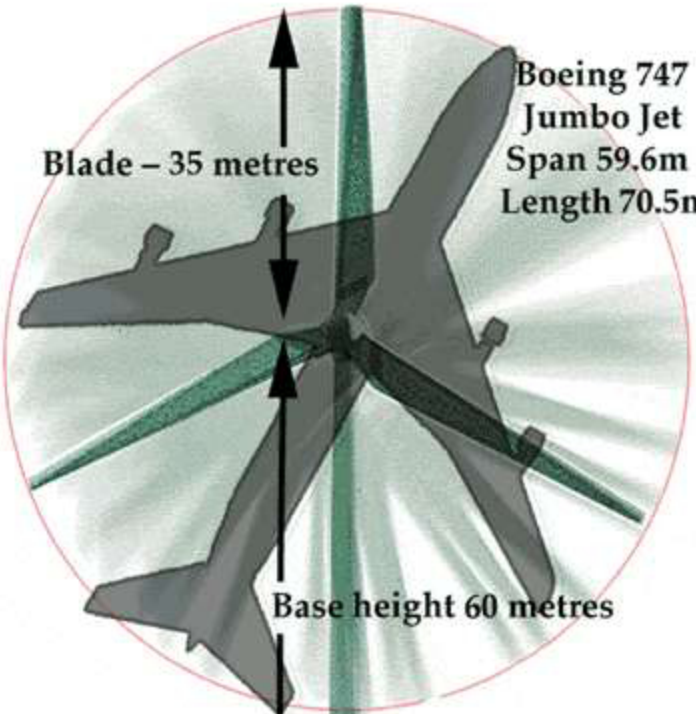

70 metre Diameter

Blade - 35 metres

Boeing 747
Jumbo Jet
Span 59.6m
Length 70.5m

95 metres

Base height 60 metres